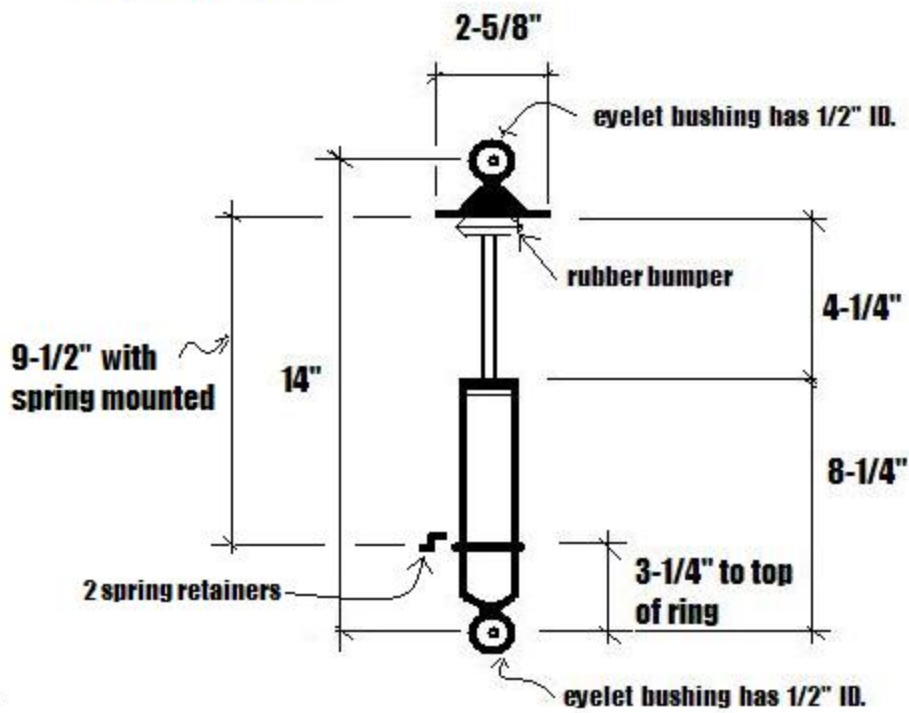

Frnt. Shock Diagram

Girling Part # 64054379 ACP

Spring alignment tube
2" ID.

Spring